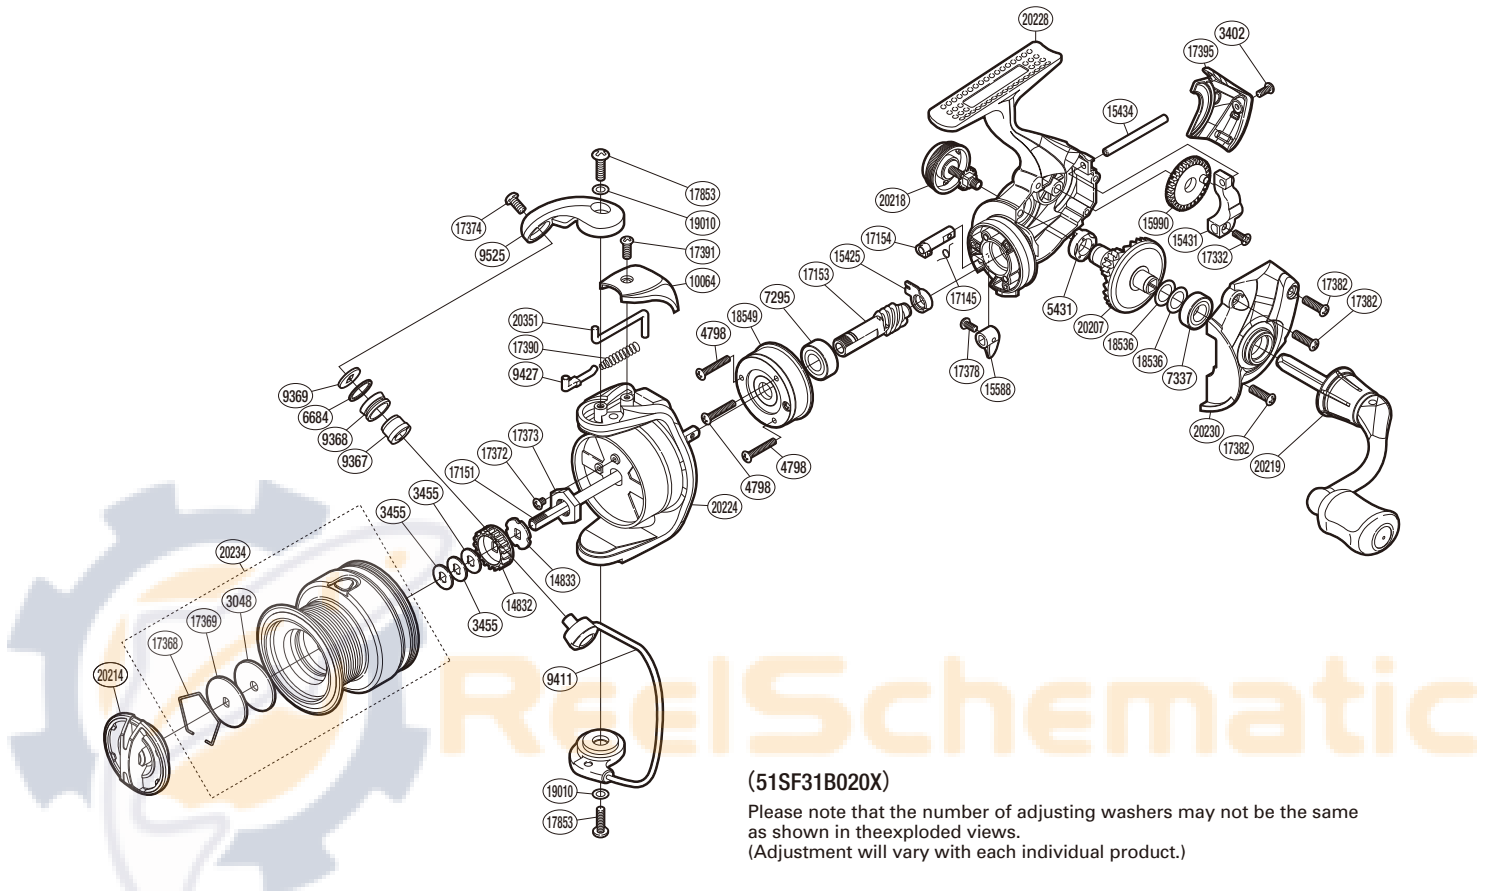

SHIMANO

FX

FX2000FC

Part No.	Description	Part No.	Description	Part No.	Description
RD 3048	Drag Washer	RD15425	Pinion Gear Bushing	RD17390	Bail Spring
RD 3402	Screw	RD15431	Oscillating Slider	RD17391	Screw
RD 3455	Spool Washer	RD15434	Oscillating Guide	RD17395	Rear Protector
RD 4798	Screw	RD15588	Anti-Reverse Lever	RD17853	Screw
RD 5431	Drive Gear Bushing	RD15990	Oscillating Gear	RD18536	Washer
RD 6684	Line Roller Spacer	RD17145	Anti-Reverse Cam Spring	RD18549	Roller Clutch Assembly
RD 7295	Ball Bearing	RD17151	Main Shaft	RD19010	Washer
RD 7337	Ball Bearing	RD17153	Pinion Gear	RD20207	Drive Gear
RD 9367	Line Roller Bushing	RD17154	Anti-Reverse Cam	RD20214	Drag Knob Assembly
RD 9368	Line Roller	RD17332	Screw	RD20218	Handle Screw Cap
RD 9369	Line Roller Washer	RD17368	Drag Washer Retainer	RD20219	Handle Assembly
RD 9411	Bail Assembly	RD17369	Key Washer	RD20224	Rotor
RD 9427	Bail Spring Guide A	RD17372	Screw	RD20228	Body
RD 9525	Bail Arm	RD17373	Rotor Nut	RD20230	Side Cover
RD10064	Bail Spring Cover	RD17374	Screw	RD20234	Spool Assembly
RD14832	Spool Support A	RD17378	Screw	RD20351	Bail Trip Lever
RD14833	Spool Support B	RD17382	Screw		